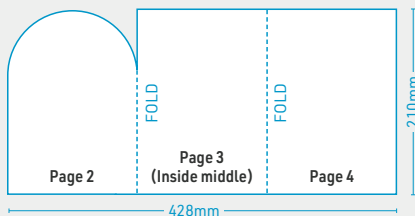

6 Page Tri-fold Shapes

Please note:

When checking emailed proofs for Tri-fold booklets, fonts may appear smaller due to longer sheet used for printing compared to A4 size. Consider final booklet dimensions