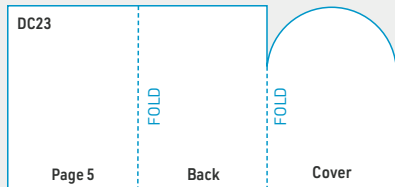

6 Page Tri-fold Shapes

Please note:

When checking emailed proofs for Tri-fold booklets, fonts may appear smaller due to longer sheet used for printing compared to A4 size. Consider final booklet dimensions