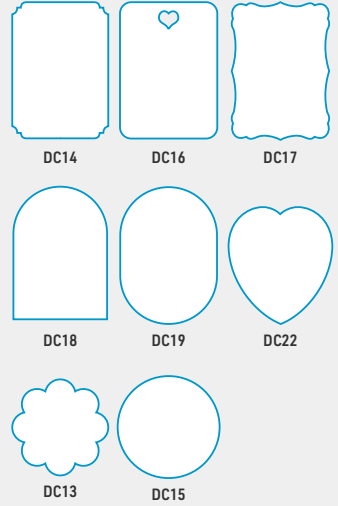

MEMORIAL CARDS

Small or Large

Small: 90 x 55mm
 Large: 90 x 105mm
 2 sided card

A6

105 x 148mm
 2 sided card

A5 or Square

A5: 148 x 210mm
 Square: 148 x 148mm
 2 sided card

Price on Application

- Bespoke Custom-Cut shapes
- Combination of Metallic Ink and Foil or Raised Gloss Varnish

MCA622DCF

Custom-Cut Shapes

PRICES + GST	CUSTOM-CUT A6		
	FULL COLOUR	METALLIC INK	FOIL OR VARNISH
QTY			
25	\$360	N/A	N/A
50	\$370	\$406	\$426
75	\$378	\$415	\$455
100	\$388	\$428	\$447
150	\$398	\$436	\$479
200	\$407	\$447	\$468
250	\$428	\$469	\$490
300	\$437	\$479	\$501
350	\$446	\$491	\$537
400	\$454	\$498	\$521
500	\$464	\$508	\$532