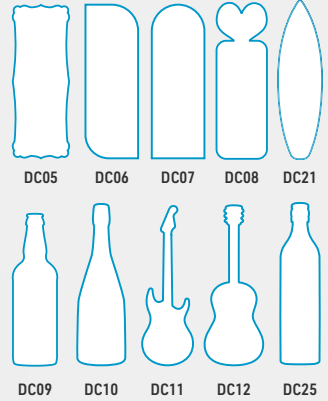

Custom-Cut Shapes

DC05

DC06

DC07

DC08

DC21