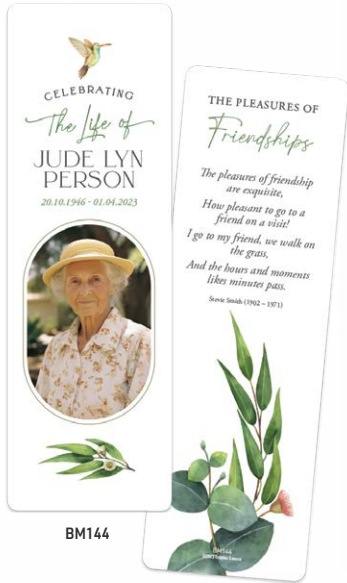

BOOKMARKS

1. 185 x 60mm or 205 x 60mm
2. Square or round corners

Price on Application

- Bespoke Custom-Cut shapes
- Combination of Metallic Ink and Foil or Raised Gloss Varnish
- Laminated Bookmarks

Cords: Various cord colours available, or our designers can select a colour to match the design.

BM144

BM131