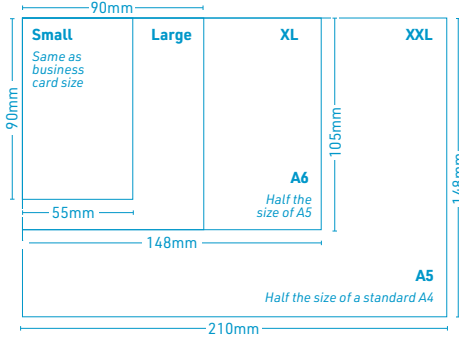

MEMORIAL CARDS

Small or Large

Small: 90 x 55mm
 Large: 90 x 105mm
 2 sided card

A6

105 x 148mm
 2 sided card

A5 or Square

A5: 148 x 210mm
 Square: 148 x 148mm
 2 sided card

Price on Application

Folded: 148 x 210mm

Unfolded: 210 x 297mm

6 Page

Tri-fold

Folded: 148 x 210mm

Unfolded: 148 x 428mm

Multi-Page

8-20 pages