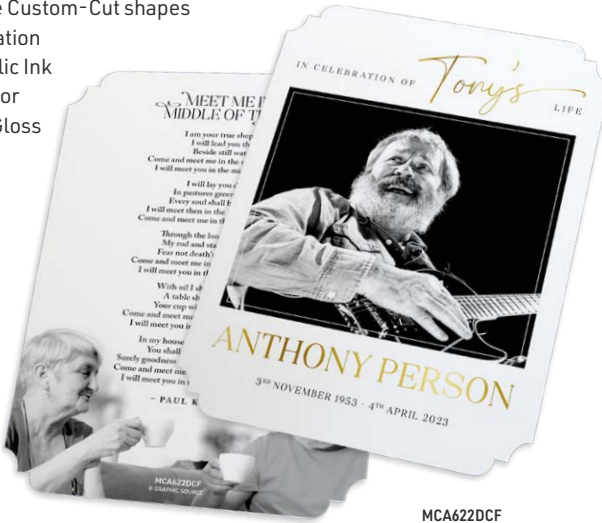

Price on Application

- Bespoke Custom-Cut shapes
- Combination of Metallic Ink and Foil or Raised Gloss Varnish

MCA622DCF