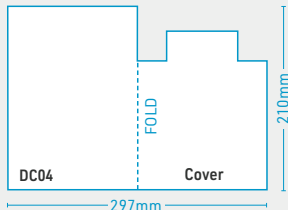

QTY	CUSTOM-CUT 6 PAGE		
	FULL COLOUR	METALLIC INK	FOIL OR VARNISH
25	$667	$705	$779
50	$698	$733	$802
75	$737	$774	$846
100	$780	$819	$898
150	$846	$889	$973
200	$910	$956	$1,045
250	$976	$1,025	$1,123
300	$1,042	$1,094	$1,198
350	$1,111	$1,167	$1,277
400	$1,170	$1,230	$1,347
500	$1,300	$1,366	$1,495